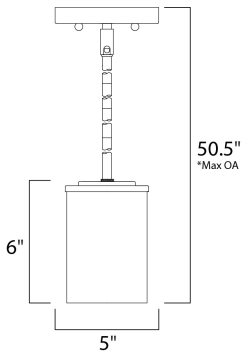

MEASUREMENTS

- DIMENSION : 5" L x 5" W x 6" H
- MAX OAH : 50.5" OAH
- CANOPY : 5.25" W x 0.75" H x 5.25" L
- HANGING WEIGHT : 1.65 lb

LAMPING

- INPUT VOLTAGE : 120V
- BULB : 1 x 60W Incandescent E26 Medium , 60W Total
- BULB INCLUDED : (Not Included)
- DIMMABLE :